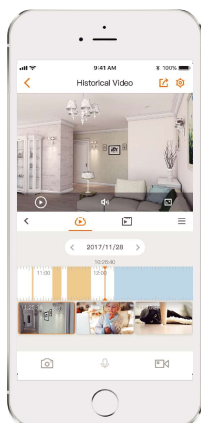

### 5MP H.265 Bullet Wi-Fi Camera

Bullet Pro delivers 5MP live monitoring with a choice of 3.6mm lens option, it supports the latest H.265 compression which can save up to 50% bandwidth and storage. Human Detection allows you to monitor what matters without receiving annoying false alerts. With IP67 certified, the camera can be used outdoors under different weather conditions.

-  **5MP QHD Video**  
See more than 1080P
-  **Human Detection**  
Quickly find human targets in you home
-  **Built-in Microphone**  
High quality microphone picks up sounds clearly while monitoring
-  **H.265 Codec**  
Save more high-quality video in less space
-  **IP67**  
Weatherproof from dust and water
-  **Alarm Notification**  
Sends instant motion-activated alerts to your mobile phone
-  **Diversified Storage**  
Supports NVR, Cloud Storage or Micro SD card (up to 256GB)
-  **24/7 Protection**  
Infrared night vision for clear-as-day clarity even in pitch dark
-  **Wi-Fi Connection**  
IEEE802.11b/g/n(2.4GHz)